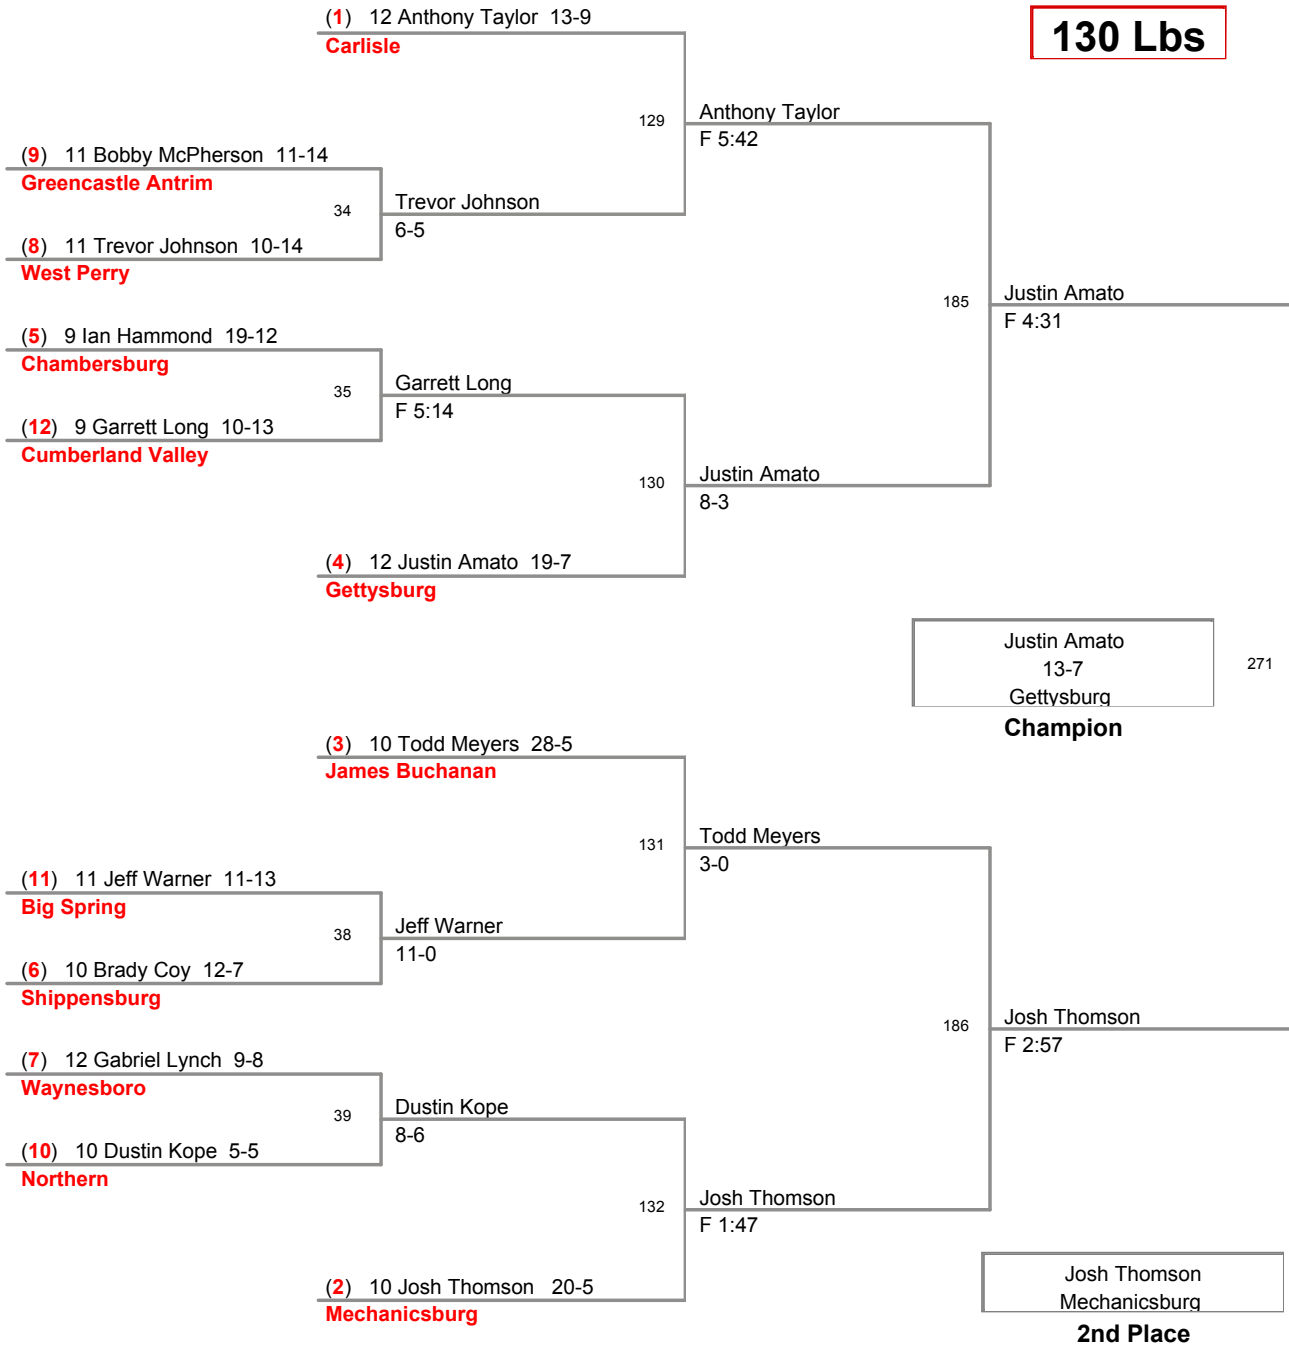

District 3 AAA Section I
AAAI

130 Lbs