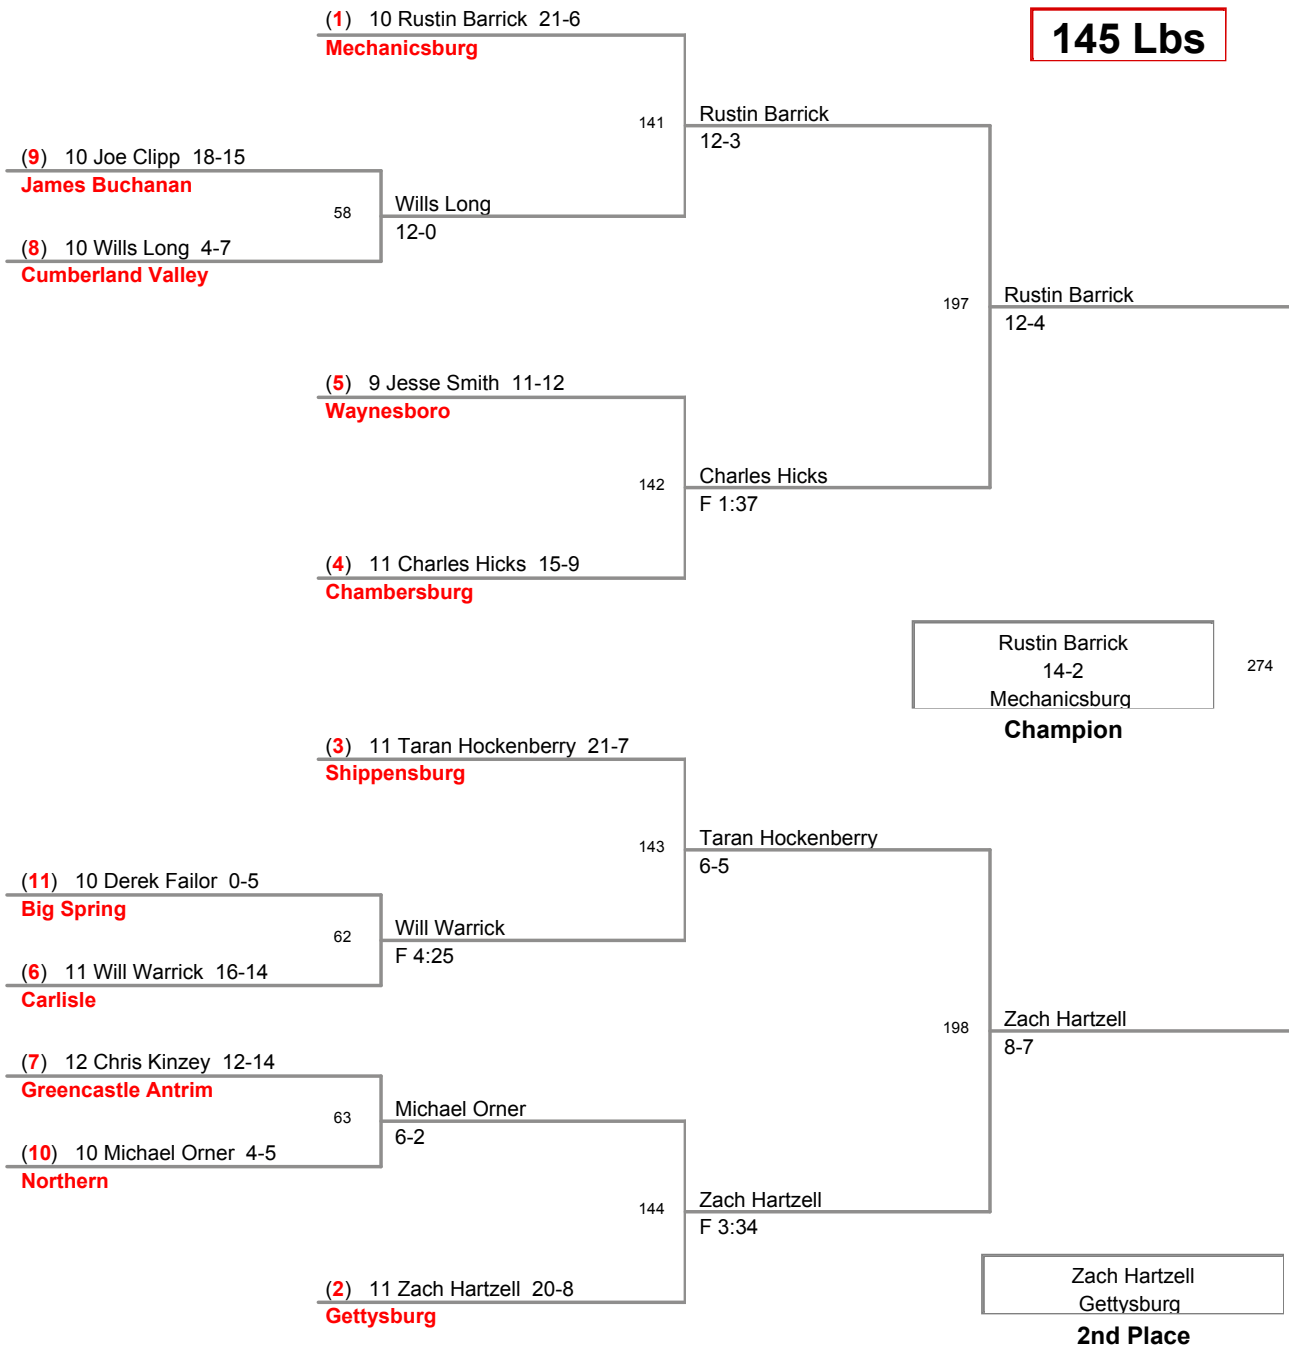

District 3 AAA Section I
AAAI

130 Lbs

District 3 AAA Section I
AAAI

135 Lbs

District 3 AAA Section I
AAAI

140 Lbs

District 3 AAA Section I
AAA1

145 Lbs