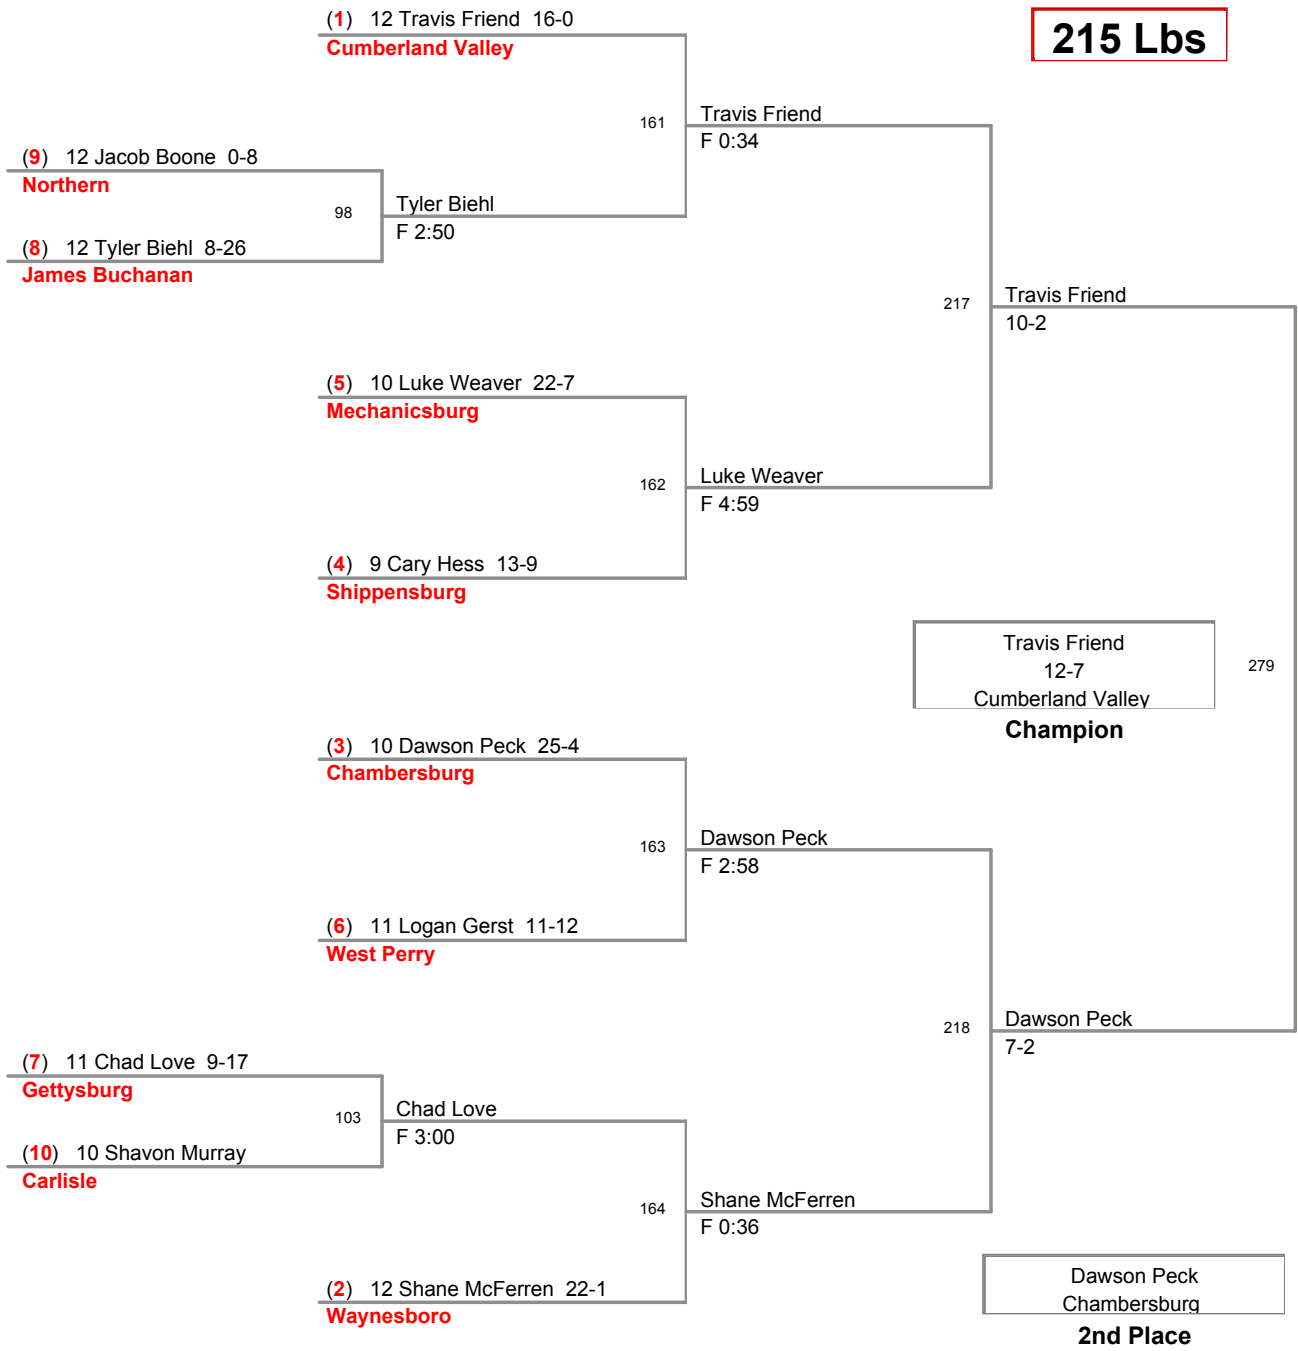

District 3 AAA Section I
AAAI

215 Lbs