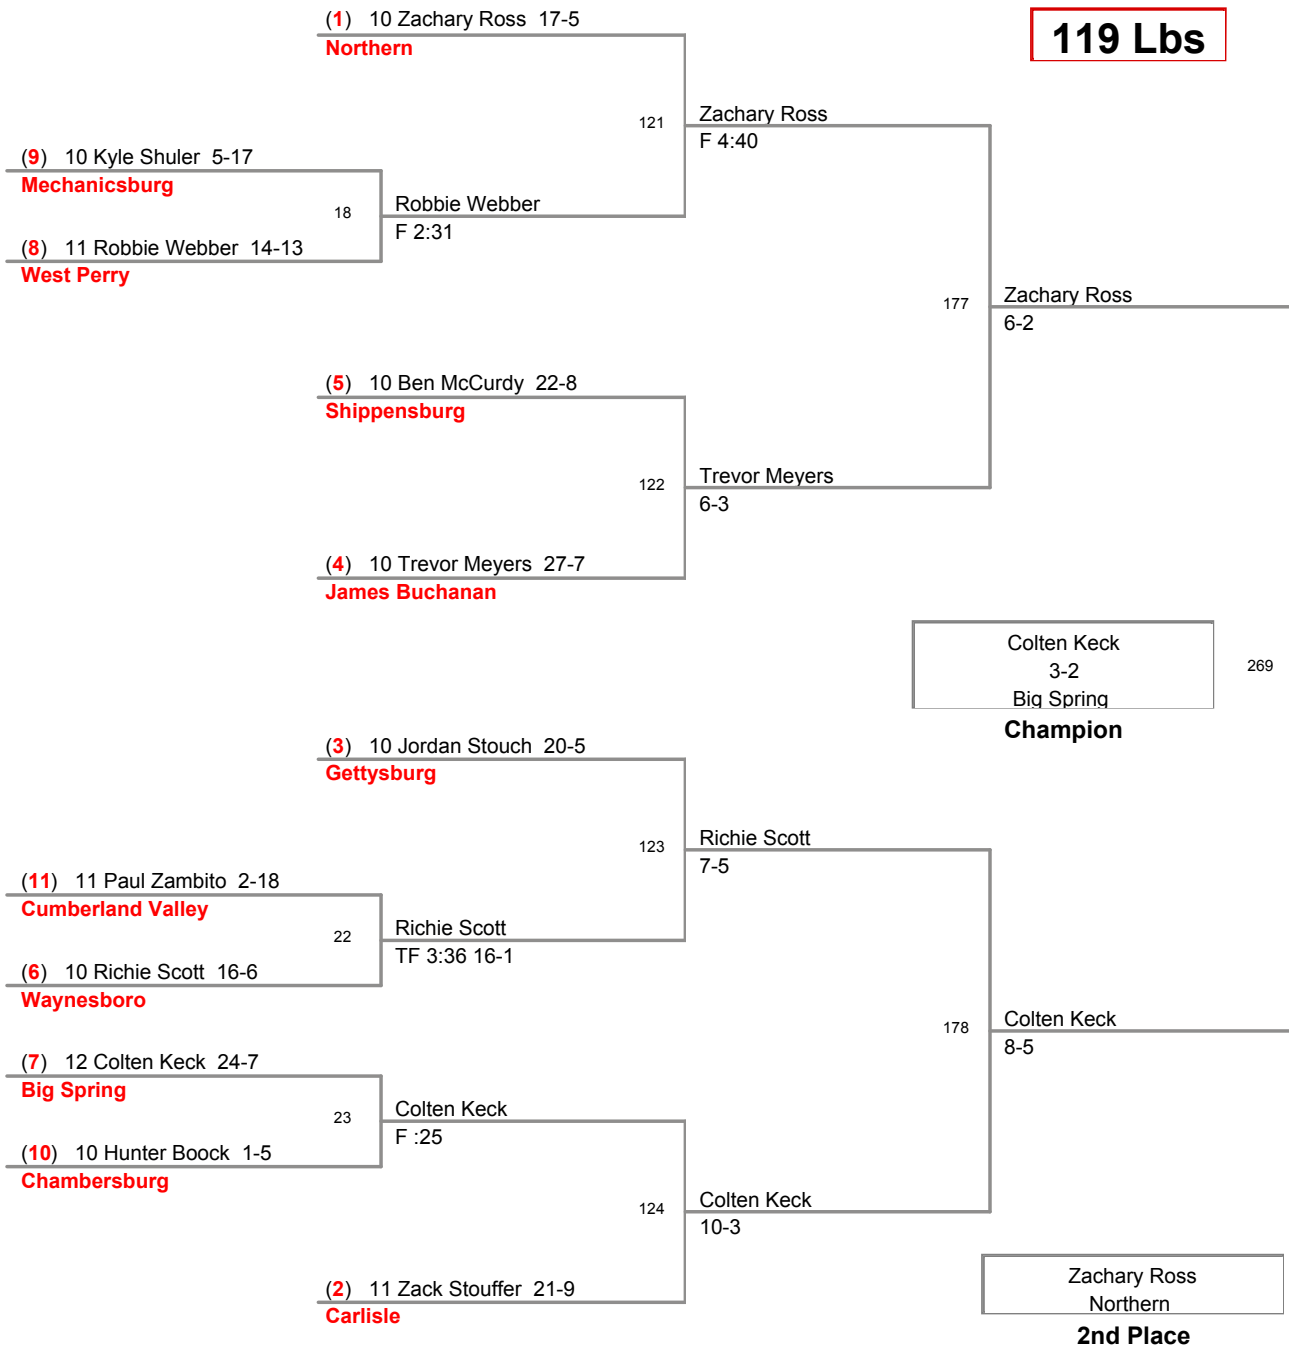

District 3 AAA Section I
AAAI

103 Lbs

District 3 AAA Section I
AAAI

112 Lbs

District 3 AAA Section I
AAAI

119 Lbs

District 3 AAA Section I
AAAI

125 Lbs