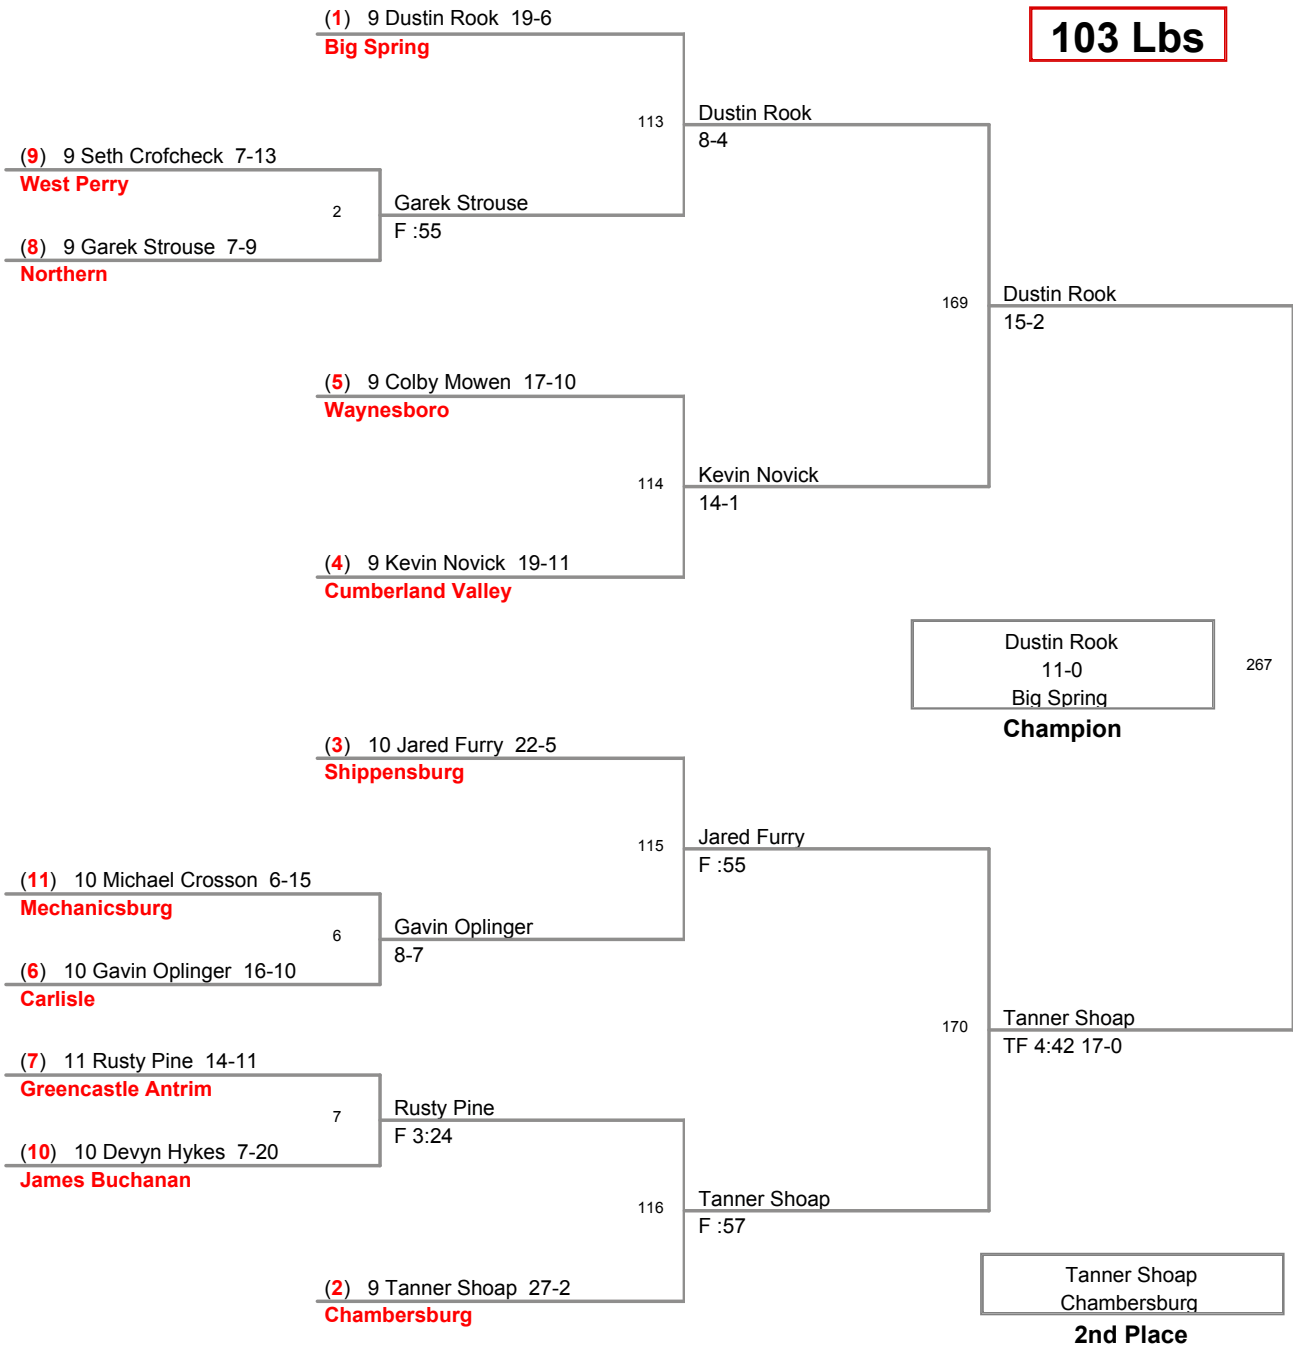

District 3 AAA Section I
AAAI

103 Lbs

District 3 AAA Section I
AAAI

112 Lbs

District 3 AAA Section I
AAAI

119 Lbs

District 3 AAA Section I
AAAI

125 Lbs