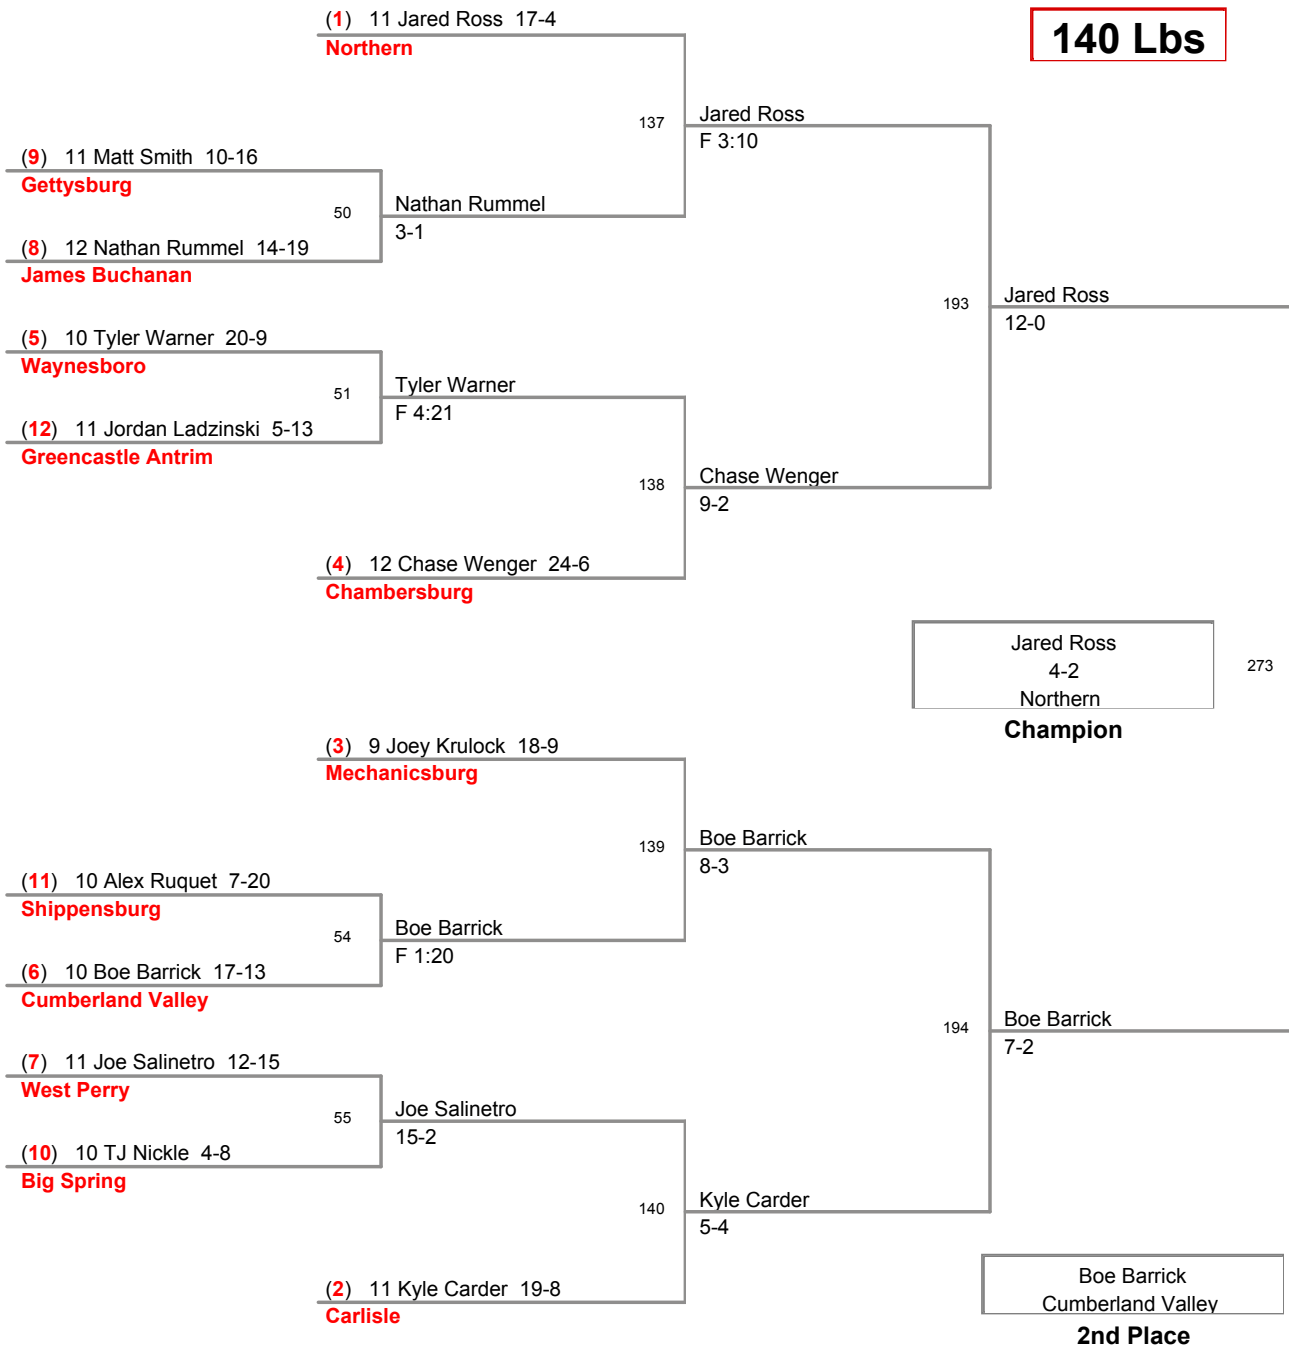

District 3 AAA Section I
AAAI

130 Lbs

District 3 AAA Section I
AAAI

135 Lbs

District 3 AAA Section I
AAAI

140 Lbs

District 3 AAA Section I
AAA1

145 Lbs