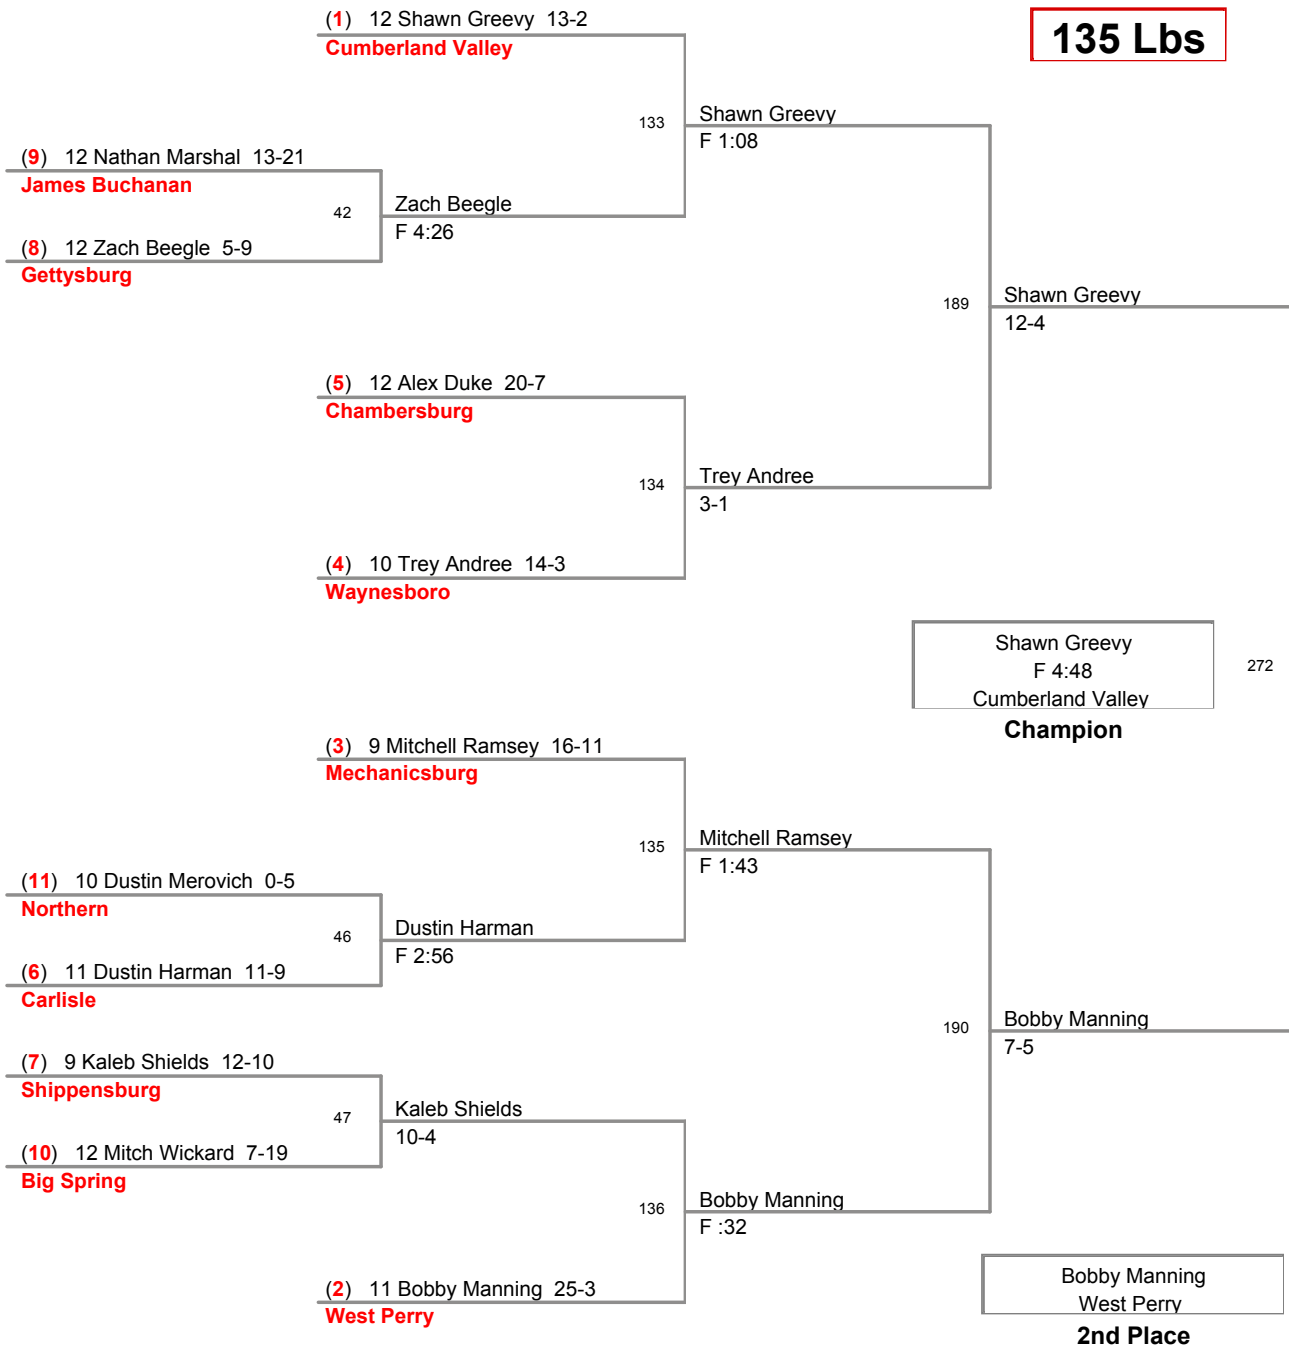

District 3 AAA Section I
AAAI

135 Lbs