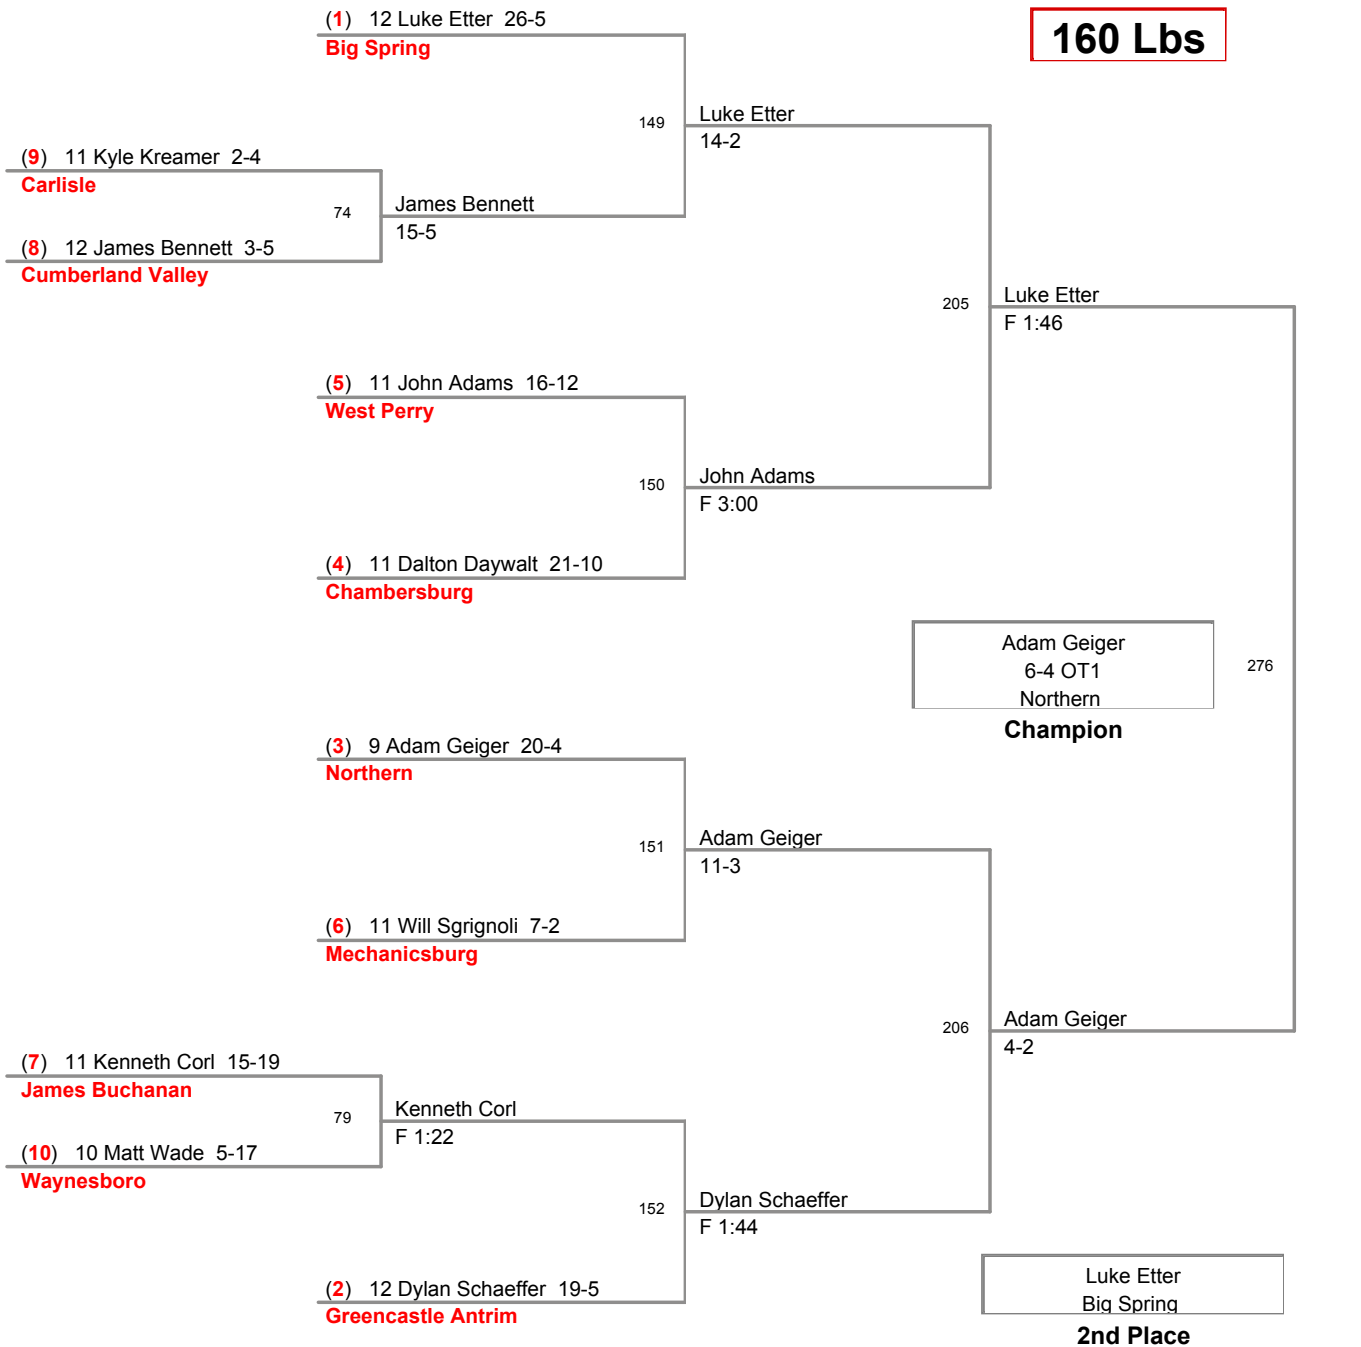

District 3 AAA Section I
AAAI

160 Lbs