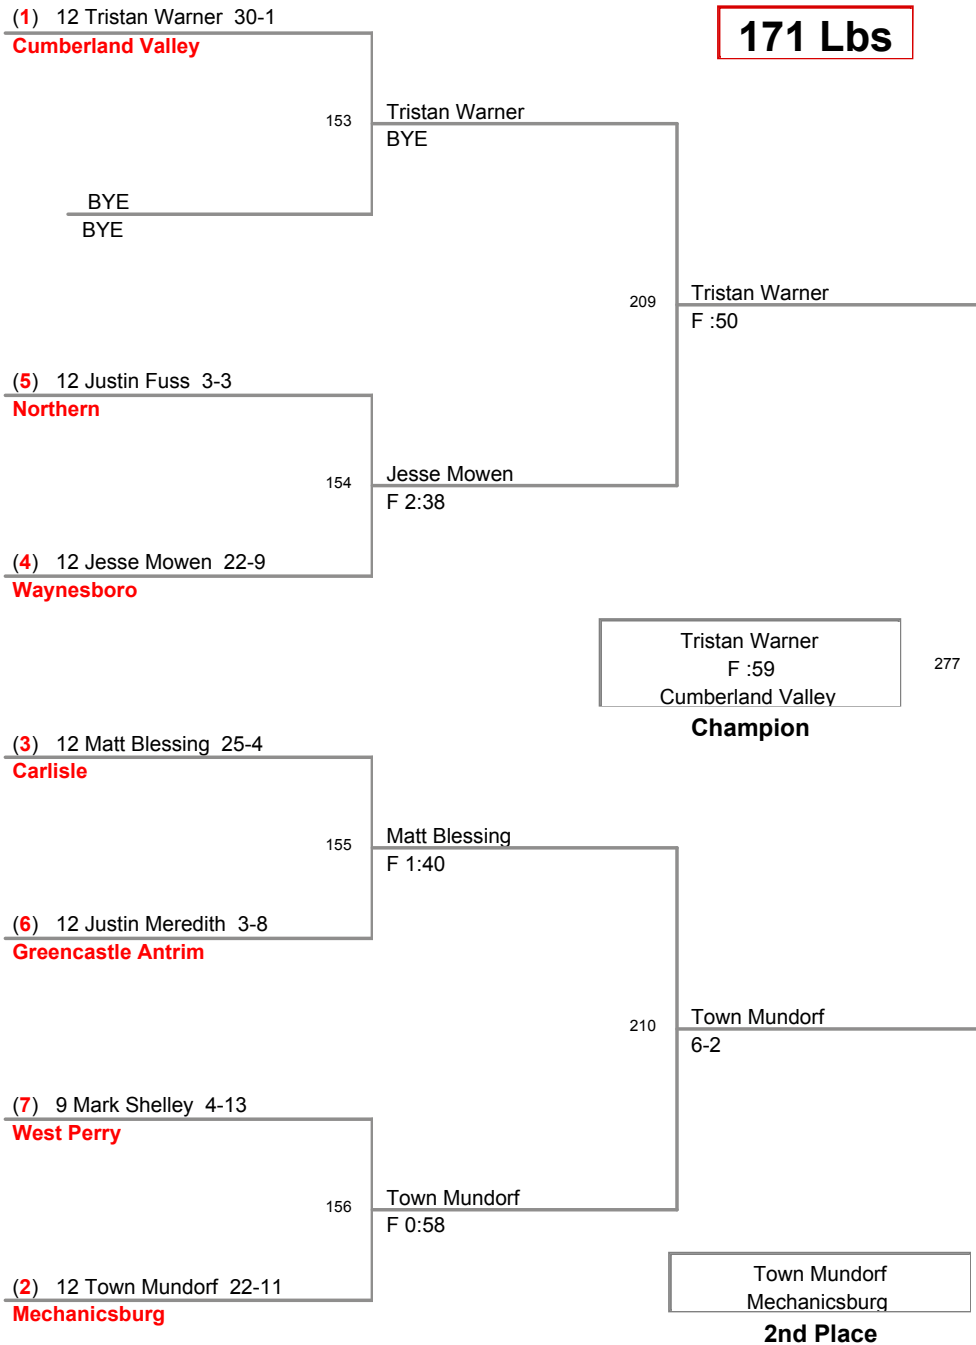

District 3 AAA Section I
AAAI

152 Lbs

District 3 AAA Section I
AAAI

160 Lbs

District 3 AAA Section I
AAAI

171 Lbs

District 3 AAA Section I
AAAI

189 Lbs