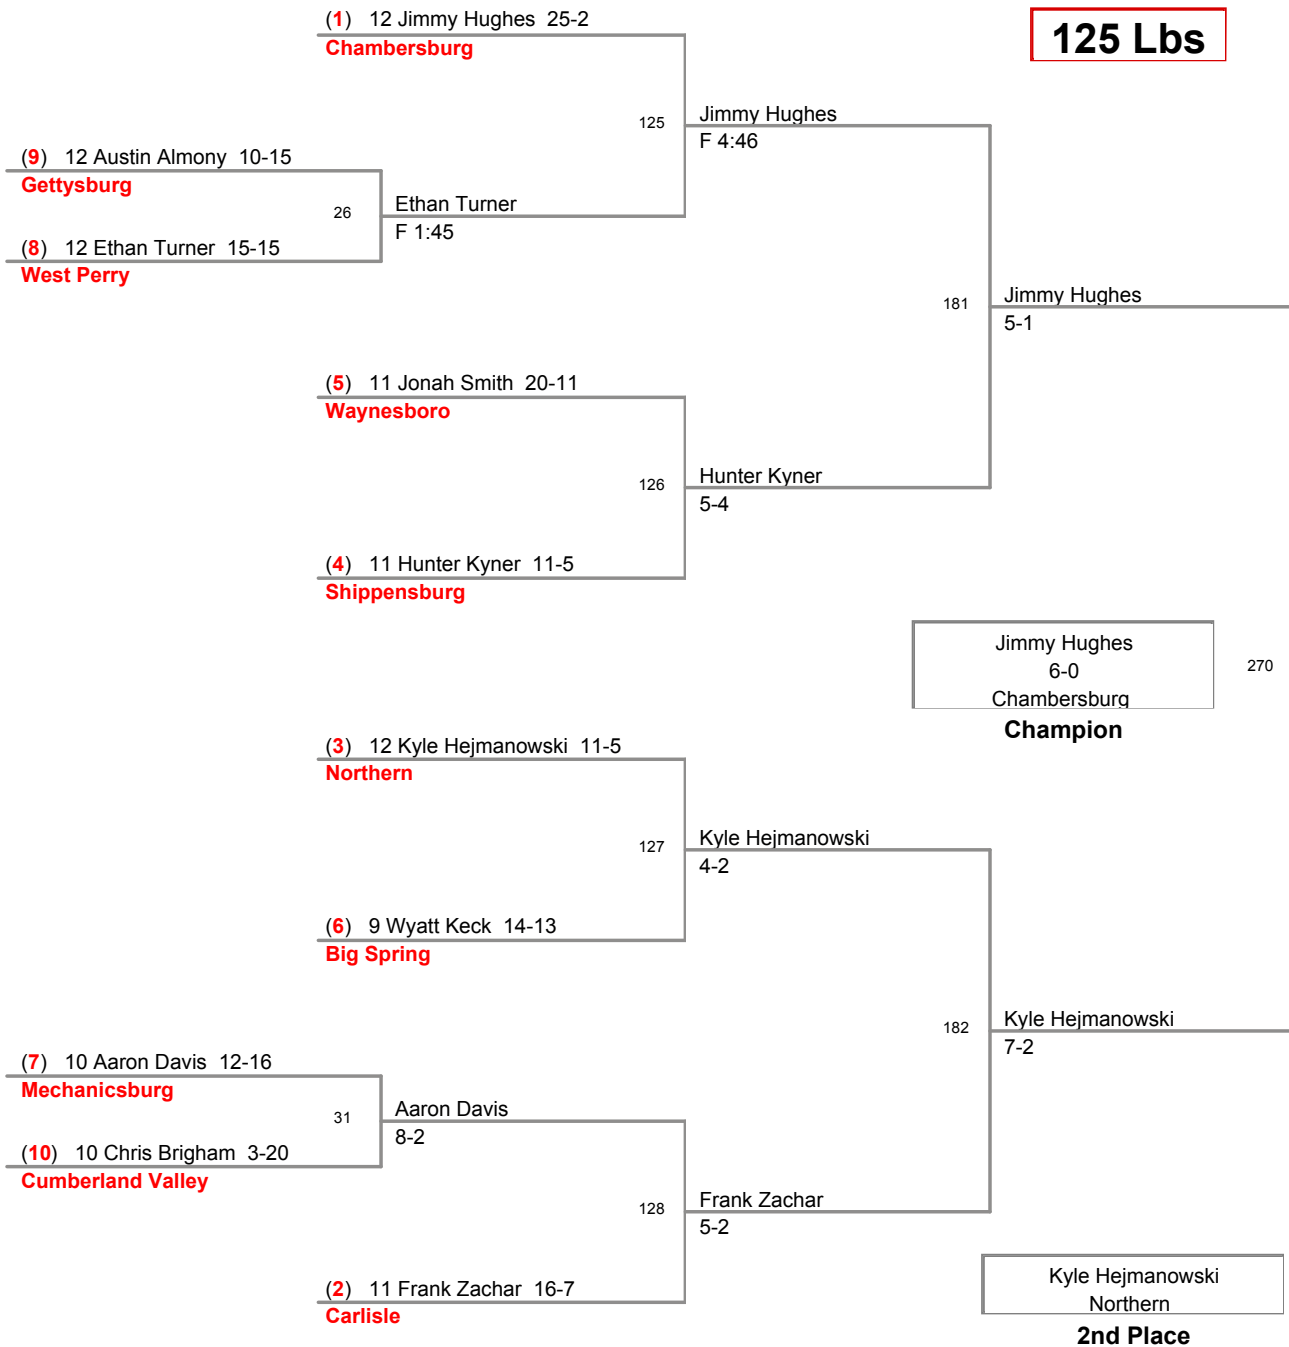

District 3 AAA Section I
AAAI

103 Lbs

District 3 AAA Section I
AAAI

112 Lbs

District 3 AAA Section I
AAAI

119 Lbs

District 3 AAA Section I
AAAI

125 Lbs