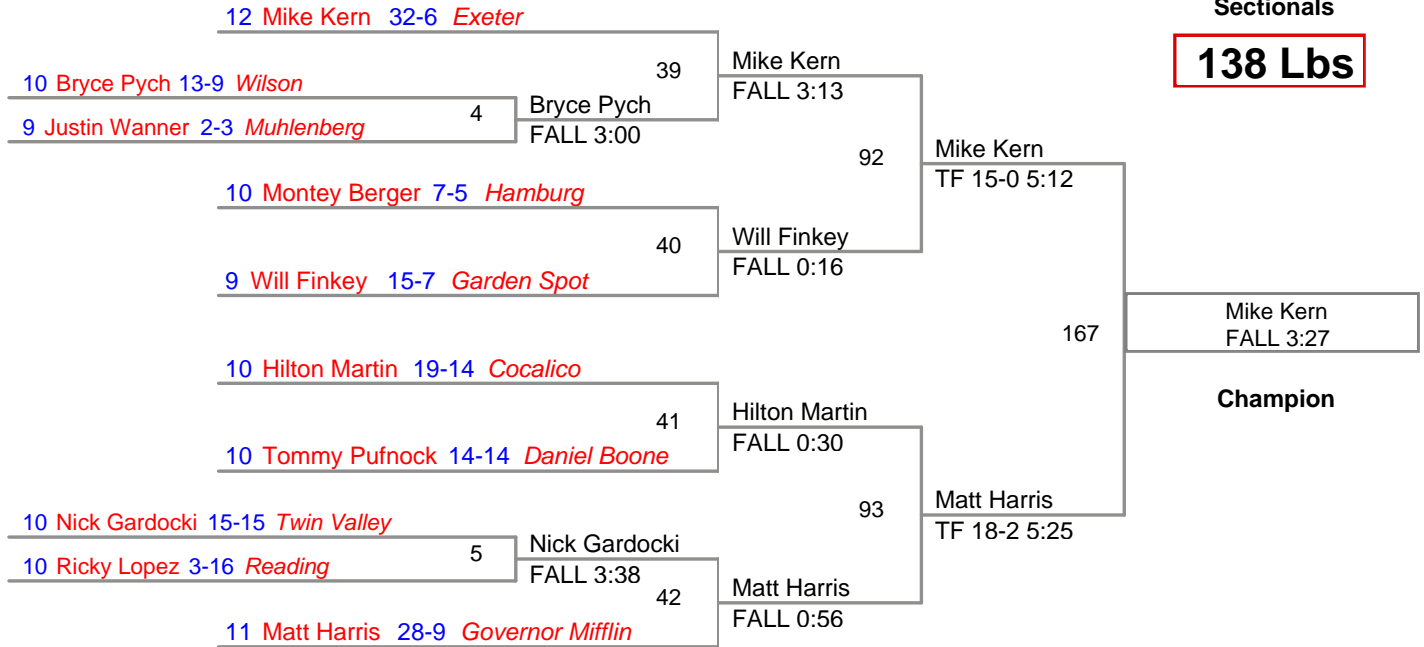

2012 PIAA D3S4 AAA
Sectionals

138 Lbs