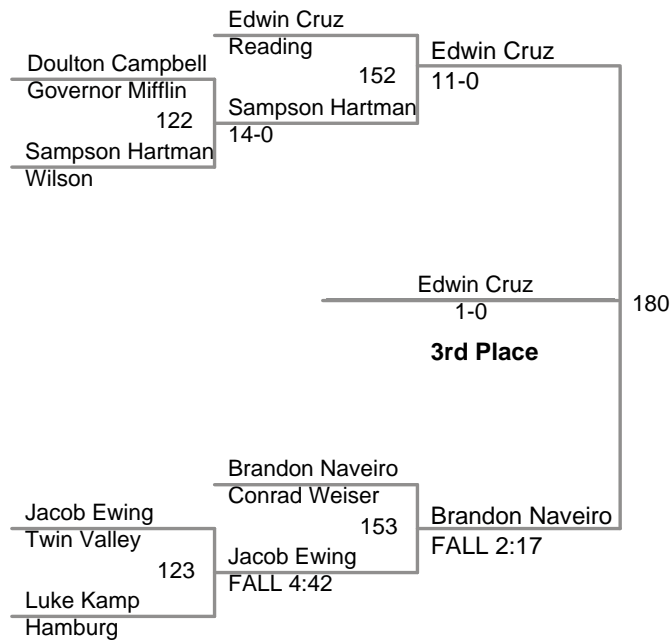

2012 PIAA D3S4 AAA
Sectionals

220 Lbs