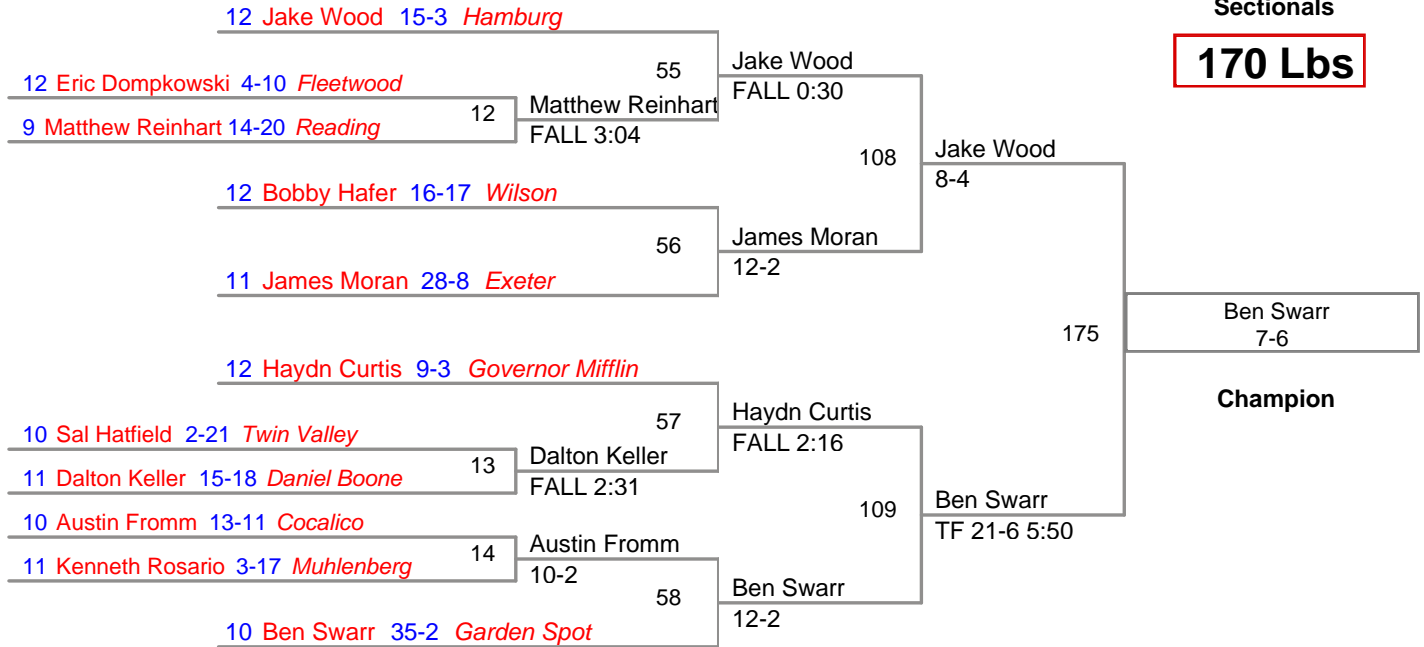

2012 PIAA D3S4 AAA
Sectionals

170 Lbs