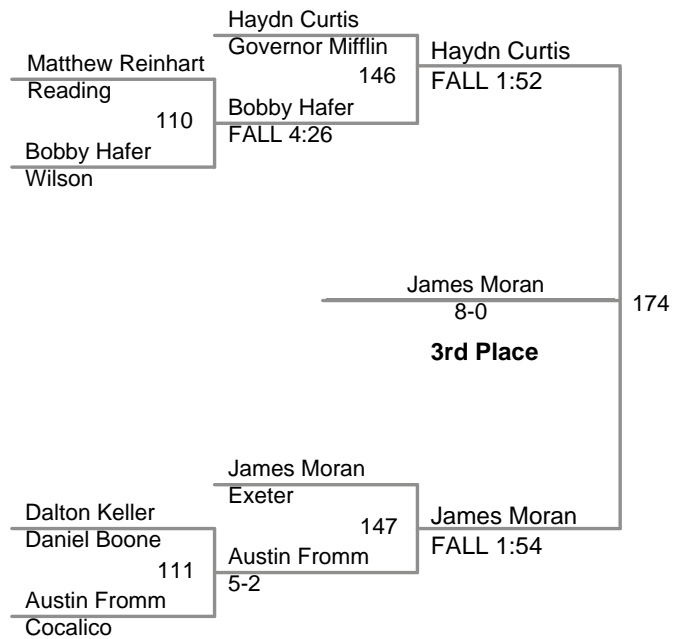

2012 PIAA D3S4 AAA
Sectionals

170 Lbs