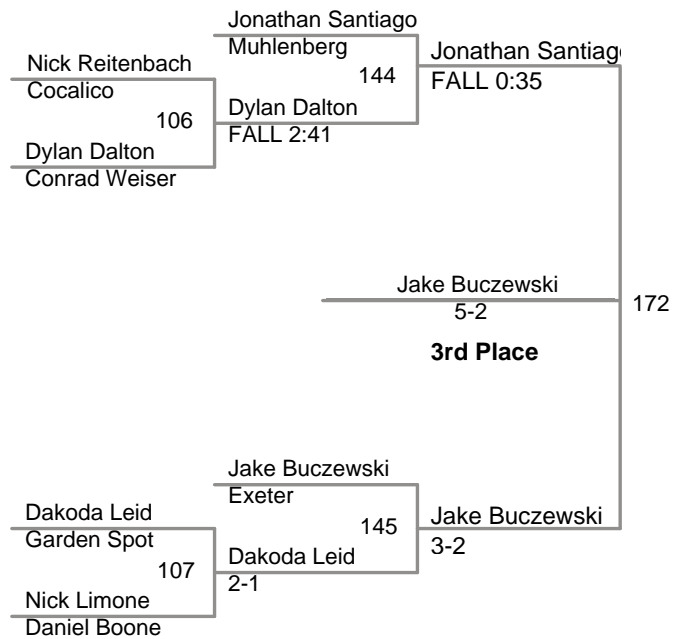

2012 PIAA D3S4 AAA
Sectionals

160 Lbs