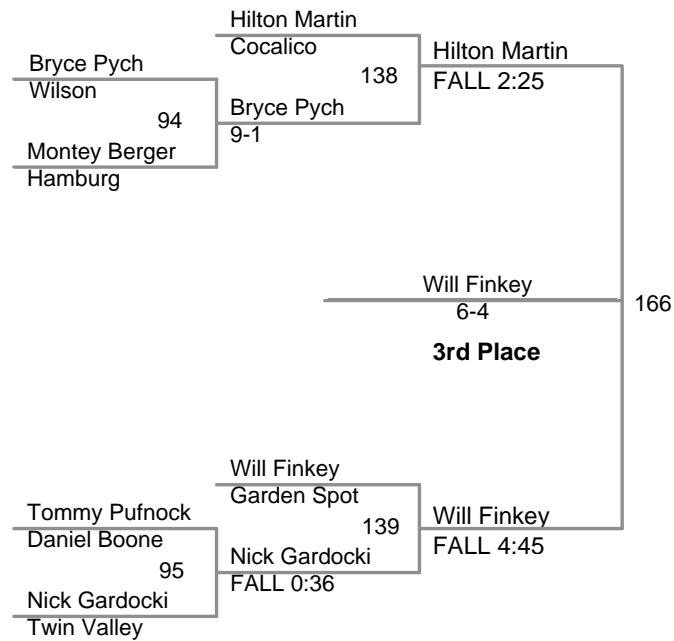

2012 PIAA D3S4 AAA
Sectionals

138 Lbs