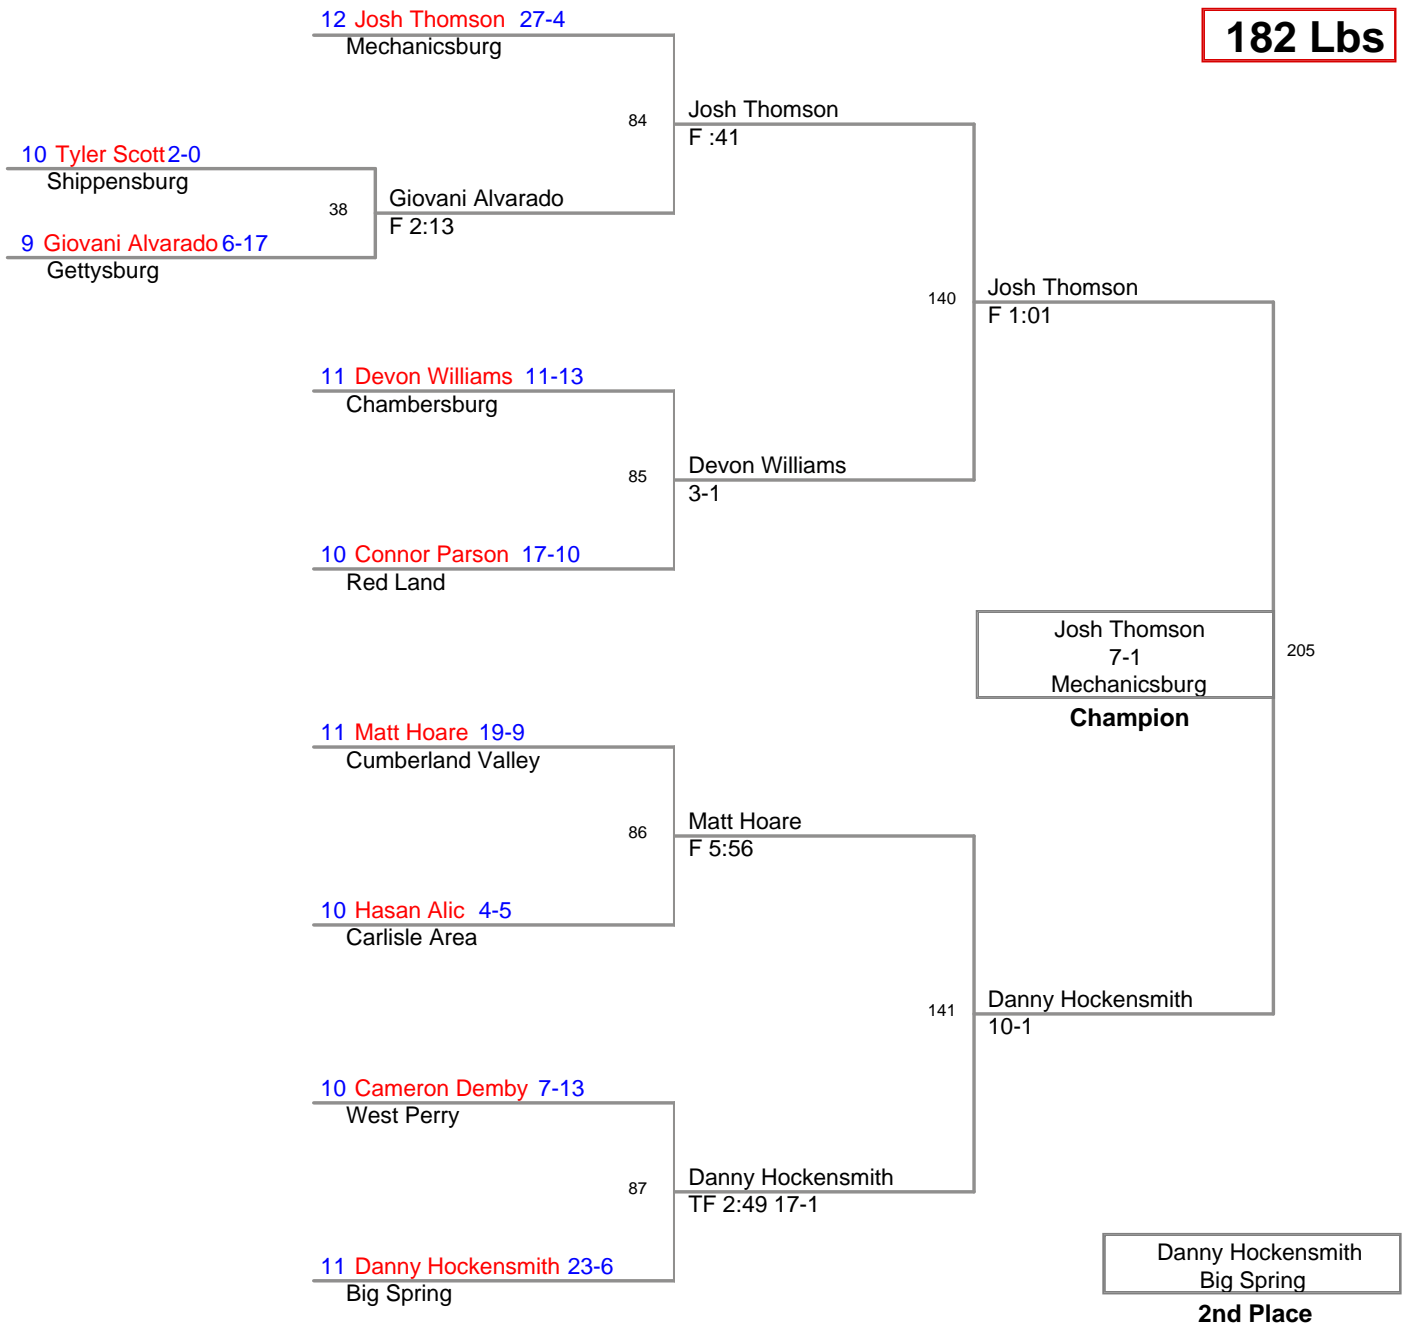

160 Lbs

2012 PIAA D3S1 AAA
Sectionals

170 Lbs

2012 PIAA D3S1 AAA
Sectionals

182 Lbs

2012 PIAA D3S1 AAA
Sectionals

195 Lbs

2012 PIAA D3S1 AAA
Sectionals