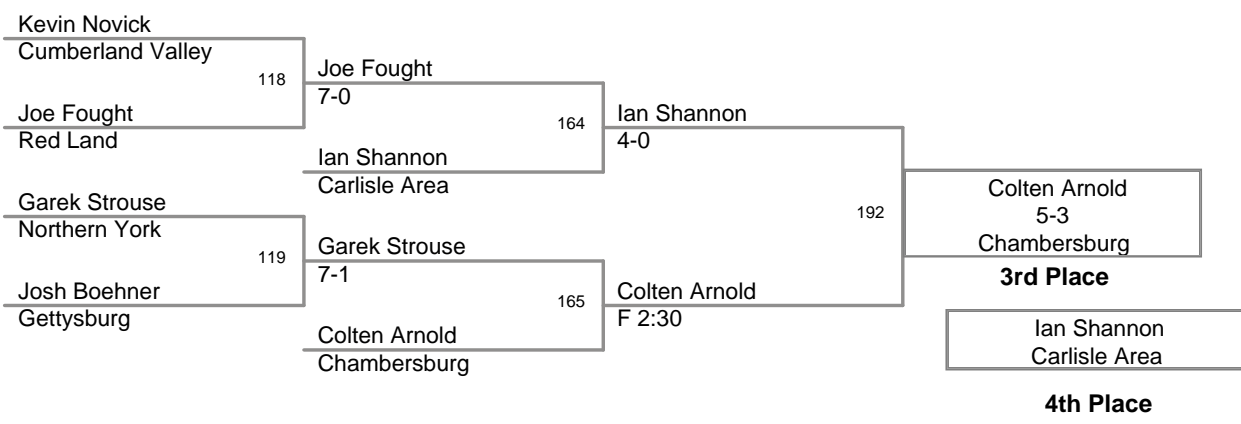

2012 PIAA D3S1 AAA
Sectionals

132 Lbs