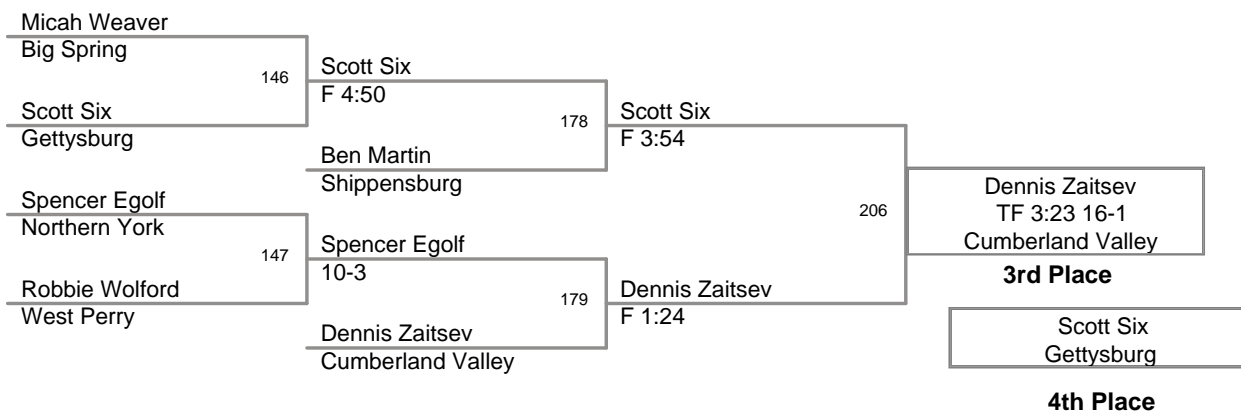

160 Lbs

2012 PIAA D3S1 AAA
Sectionals

170 Lbs

2012 PIAA D3S1 AAA
Sectionals

182 Lbs

2012 PIAA D3S1 AAA
Sectionals

195 Lbs

2012 PIAA D3S1 AAA
Sectionals