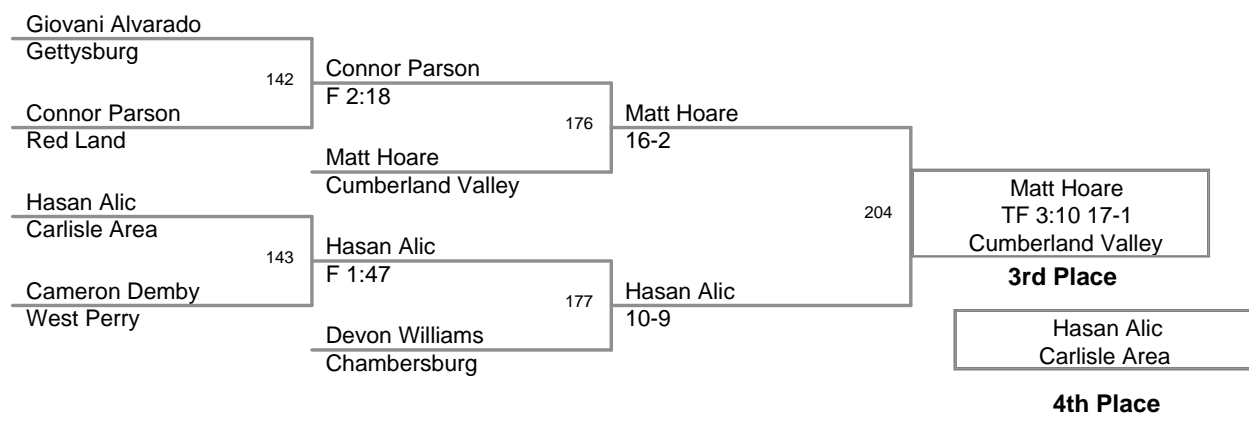

160 Lbs

2012 PIAA D3S1 AAA
Sectionals

170 Lbs

2012 PIAA D3S1 AAA
Sectionals

182 Lbs

2012 PIAA D3S1 AAA
Sectionals

195 Lbs

2012 PIAA D3S1 AAA
Sectionals