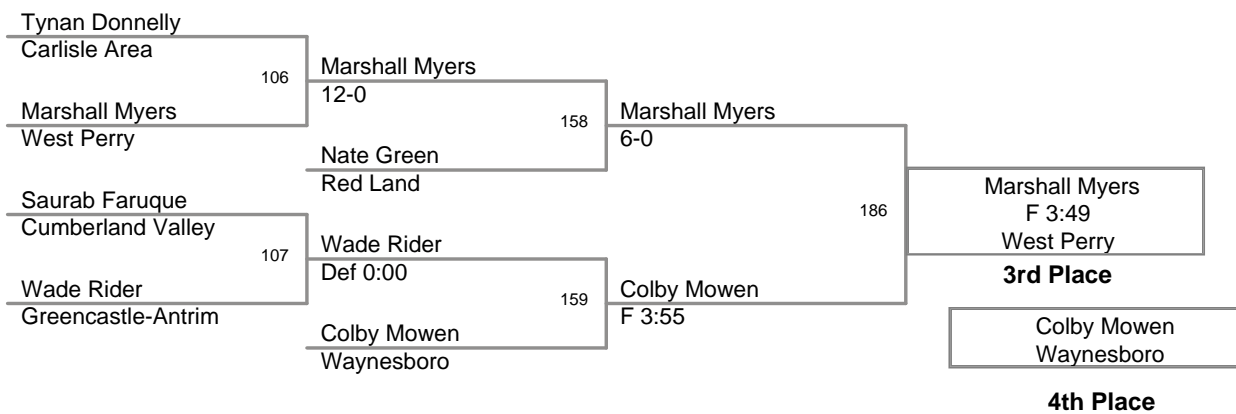

2012 PIAA D3S1 AAA
Sectionals

106 Lbs

113 Lbs

2012 PIAA D3S1 AAA
Sectionals

120 Lbs

2012 PIAA D3S1 AAA
Sectionals

126 Lbs

2012 PIAA D3S1 AAA
Sectionals