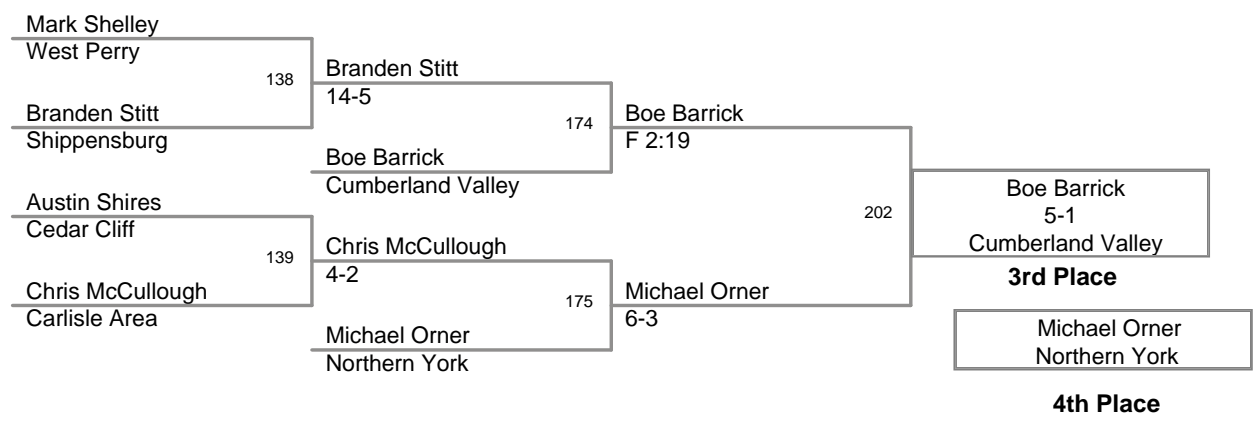

2012 PIAA D3S1 AAA
Sectionals

170 Lbs