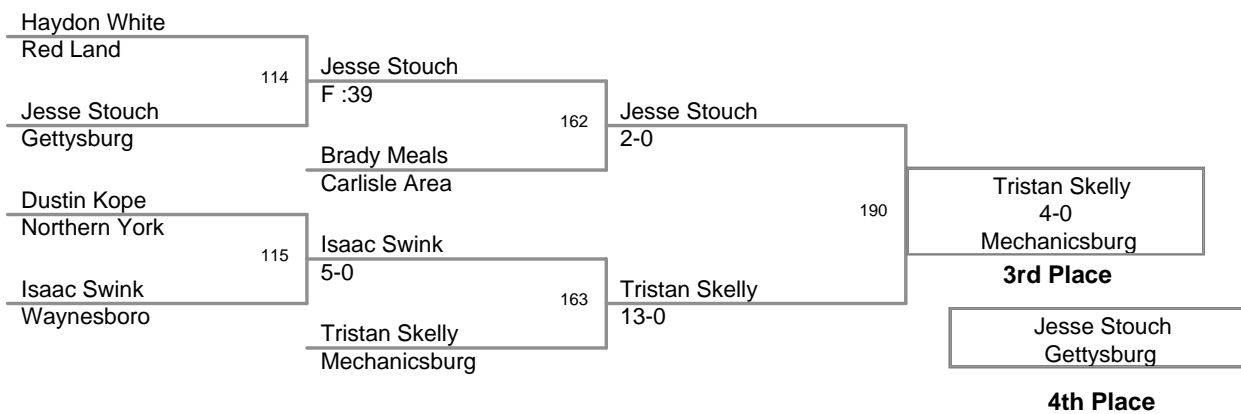

2012 PIAA D3S1 AAA
Sectionals

106 Lbs

113 Lbs

2012 PIAA D3S1 AAA
Sectionals

120 Lbs

2012 PIAA D3S1 AAA
Sectionals

126 Lbs

2012 PIAA D3S1 AAA
Sectionals