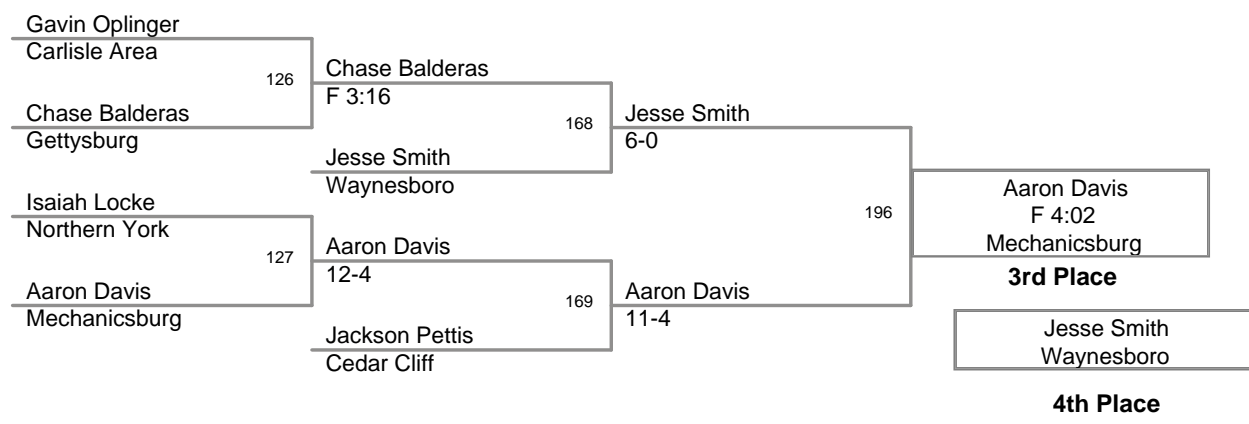

132 Lbs

2012 PIAA D3S1 AAA
Sectionals

138 Lbs

2012 PIAA D3S1 AAA
Sectionals

145 Lbs

2012 PIAA D3S1 AAA
Sectionals

152 Lbs

2012 PIAA D3S1 AAA
Sectionals