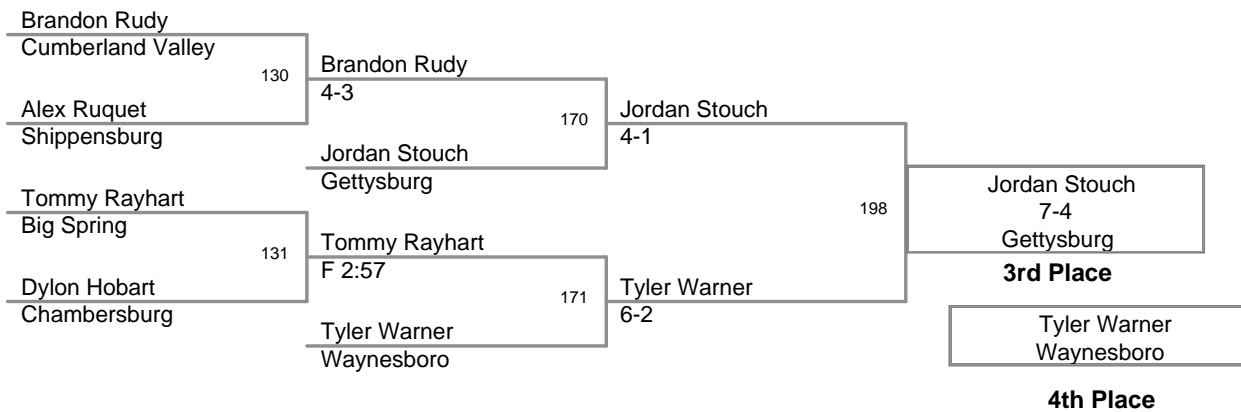

132 Lbs

2012 PIAA D3S1 AAA
Sectionals

138 Lbs

2012 PIAA D3S1 AAA
Sectionals

145 Lbs

2012 PIAA D3S1 AAA
Sectionals

152 Lbs

2012 PIAA D3S1 AAA
Sectionals