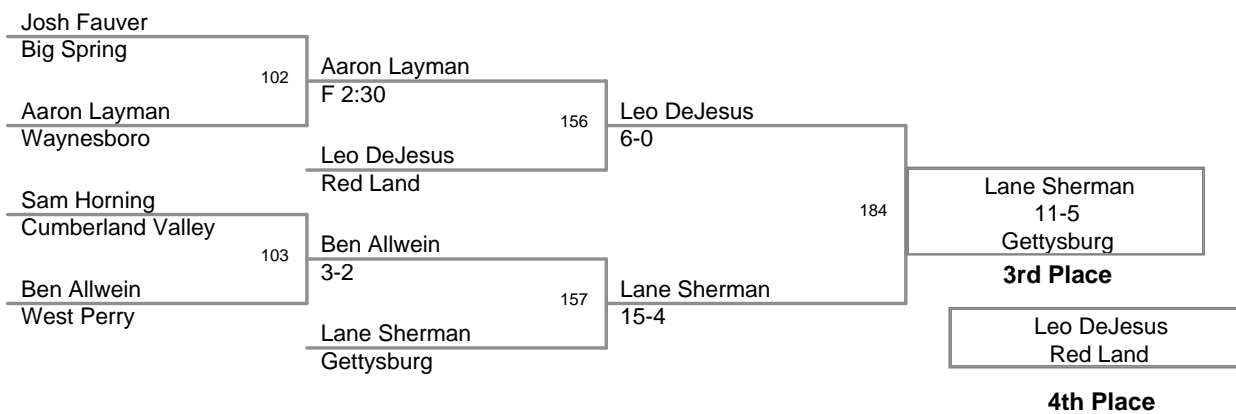

2012 PIAA D3S1 AAA
Sectionals

106 Lbs

113 Lbs

2012 PIAA D3S1 AAA
Sectionals

120 Lbs

2012 PIAA D3S1 AAA
Sectionals

126 Lbs

2012 PIAA D3S1 AAA
Sectionals