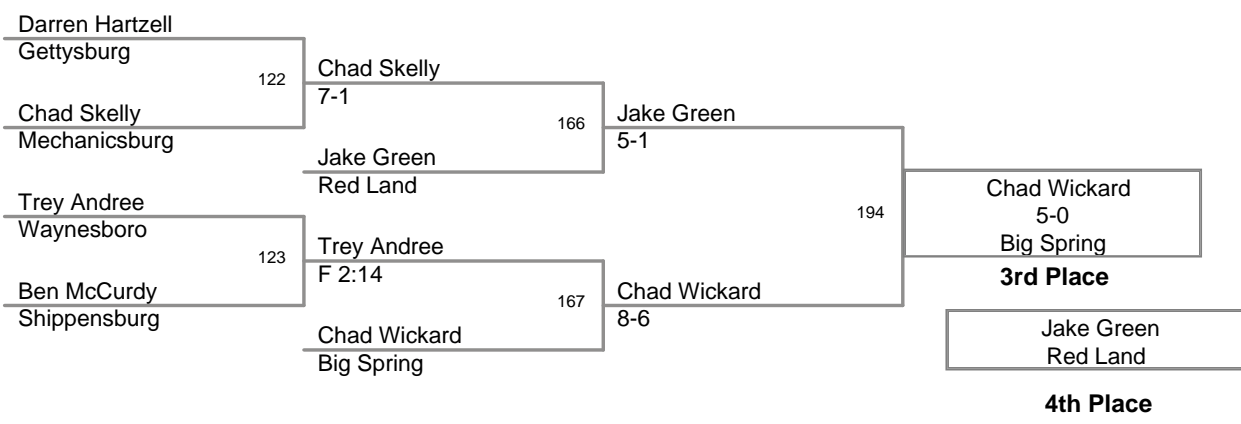

2012 PIAA D3S1 AAA
Sectionals

138 Lbs