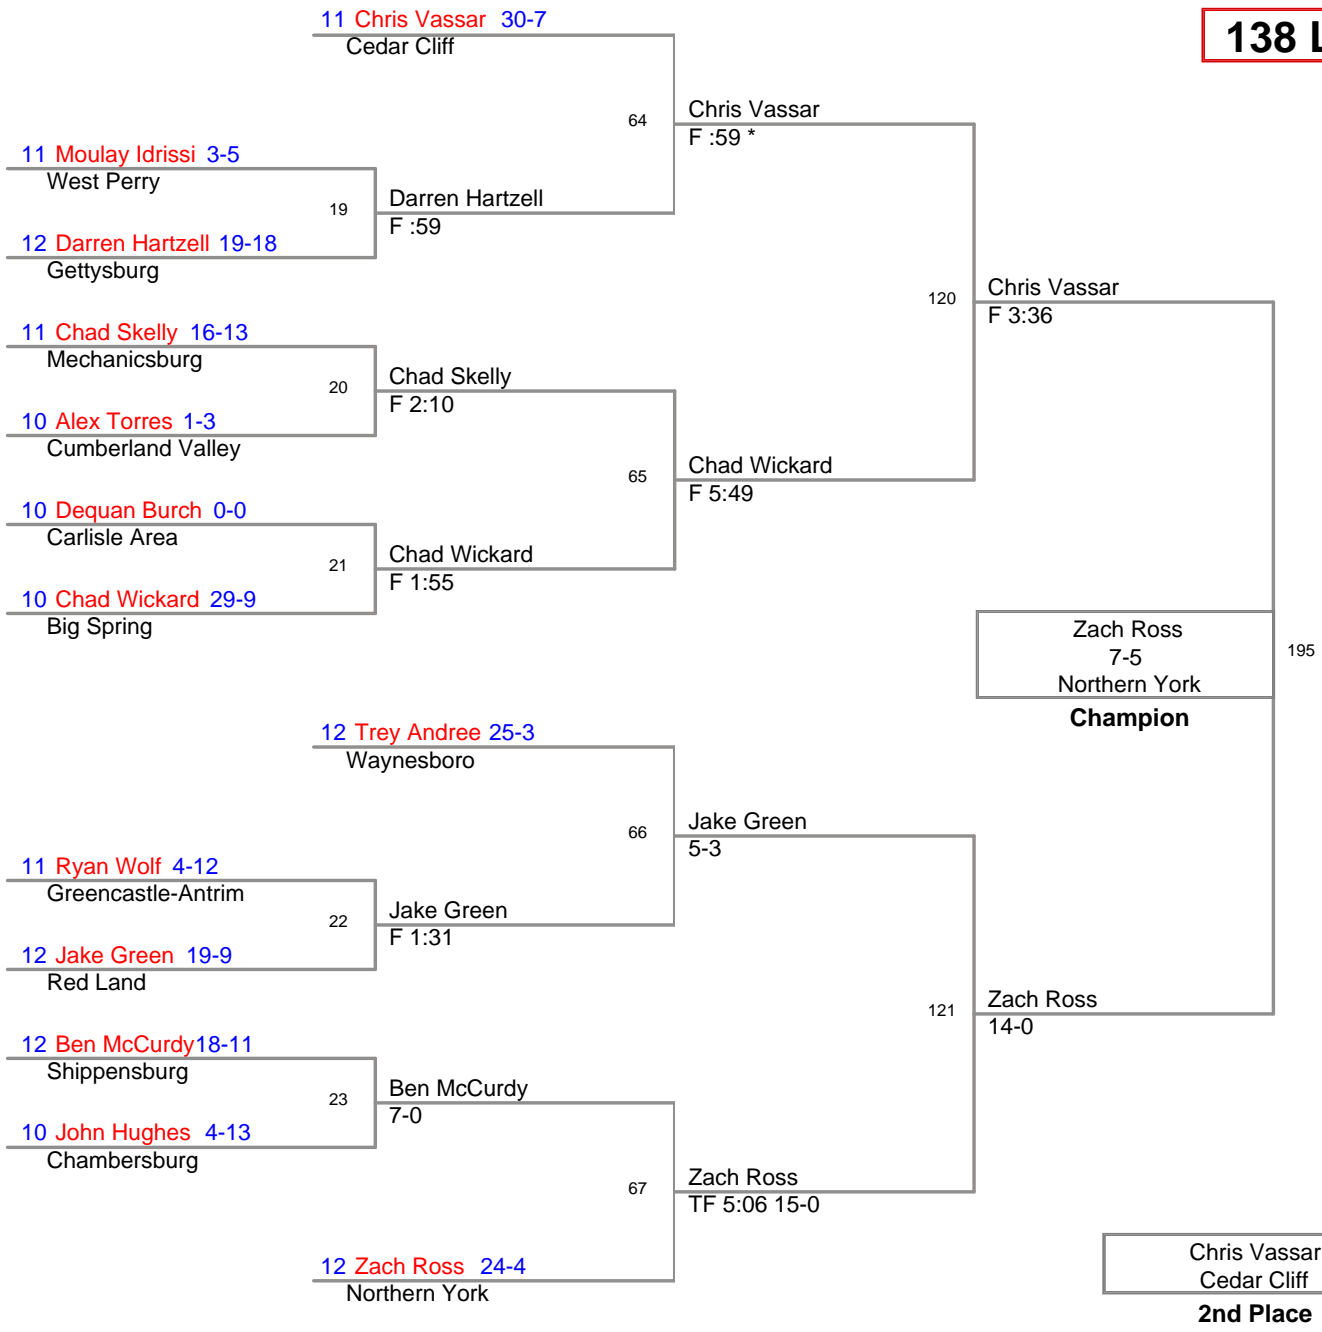

2012 PIAA D3S1 AAA
Sectionals

138 Lbs